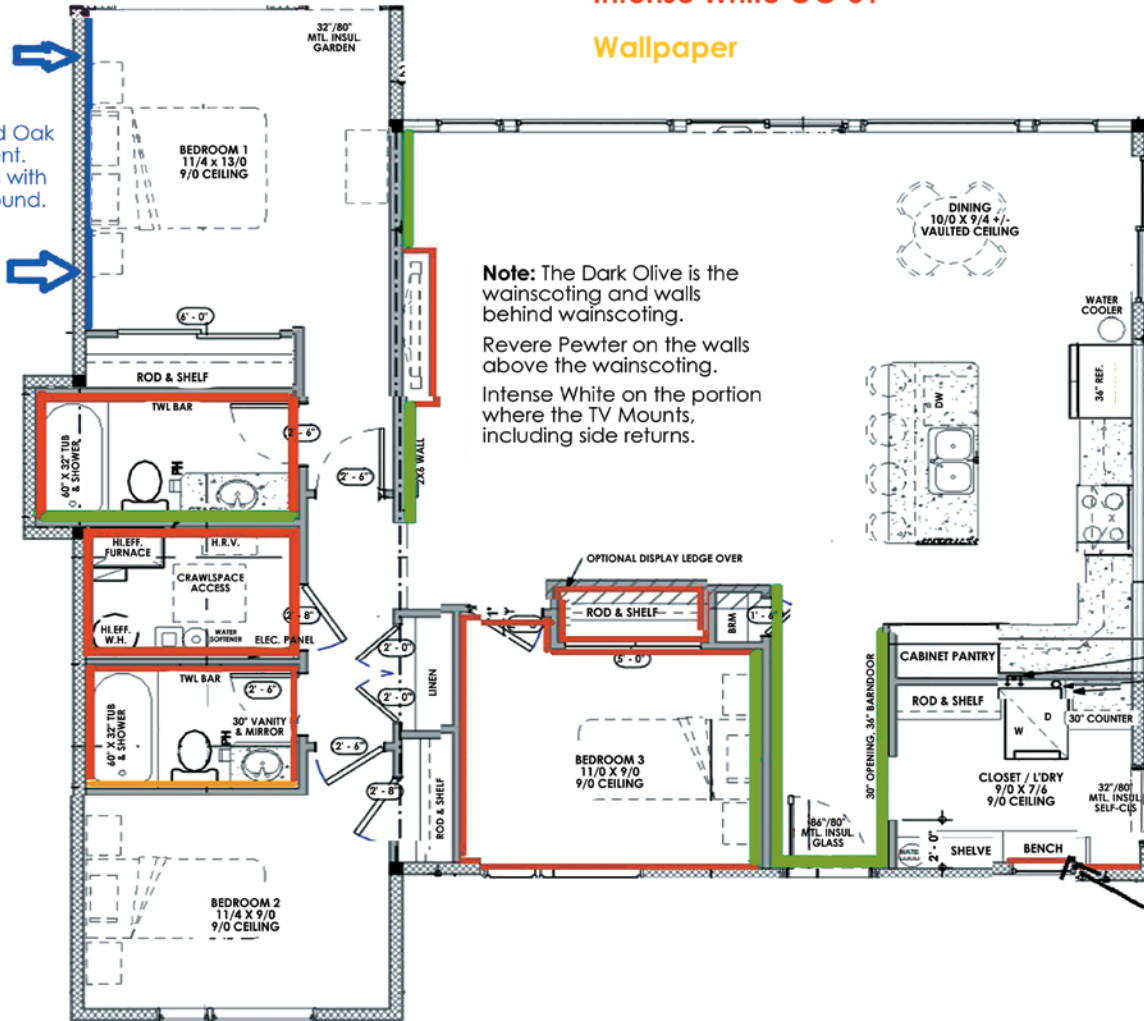

FLOOR PLAN

All unmarked walls are:

Revere Pewter HC-172

Dark Olive 2140-30

Intense White OC-51

Wallpaper

Ariel-Washed Oak wall treatment. Qty 3 panels with MDF trim around.

Note: The Dark Olive is the wainscoting and walls behind wainscoting. Revere Pewter on the walls above the wainscoting. Intense White on the portion where the TV Mounts, including side returns.

MDF trim here to be OC-51 Intense White