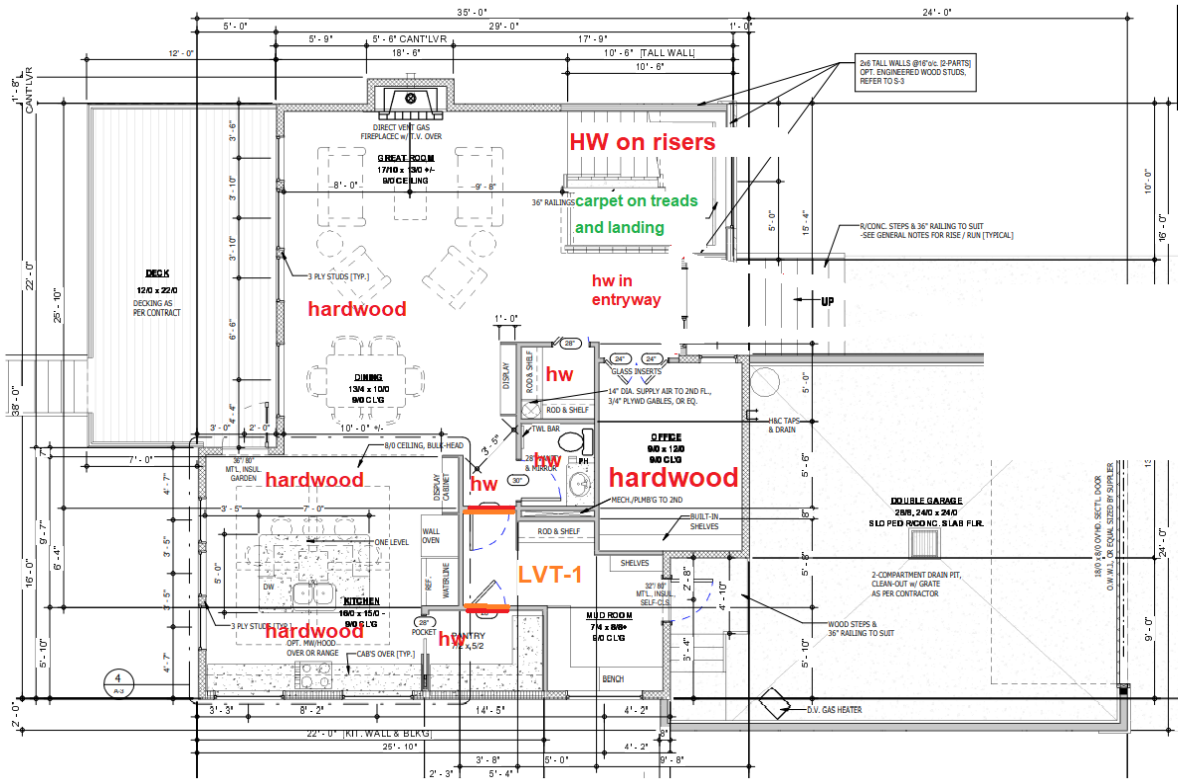

ALL BEDDING, DECOR AND ART

Supply

Appelquist
Interior Design

FLOORING

Flooring Type	Flooring Specifications	Install Notes
LVT-1	Armstrong, Alterna, Curvatures, Night Blue, D7163-12"x24"	Install with Ardex #27 Azure Blue grout in stacked pattern (grout lines align)
LVT-2	Coretec, 18221 - Sonia, VV578 CT Stone, 18" x 24" size, clic together.	Install as clic together (no grout required) and align tiles for straight/stacked pattern installation.
Hardwood	Richmond, Grand Mesa, Hickory, Crater Peak, 7.5" plank width x 1/2"h with 4 sided bevel to each plank. RHWLMGRANDCRA	install hardwood so planks run parallel with fireplace in LR and cooktop wall in kitchen.
Carpet	Anderson/Tuftex, Aspen Creek, 22065, 00121 Modern Ivory, 100% BCF Nylon	Note: carpet treads and landing on staircase with stained wood risers to match hardwood
Lino	Armstrong, Manhattan Gold, Wheat Beige B3415 - Better	in mechanical room and storage room under stairs

FLOOR PLAN

**4134 Fieldstone Way
Main Floor Flooring Key
Feb 7 2022**

Hardwood noted in red
LVT-1 noted in orange
refer to written specs for exact product information

2nd FLOOR

**4134 Fieldstone Way
2nd Floor Flooring Key
Feb 7 2022**