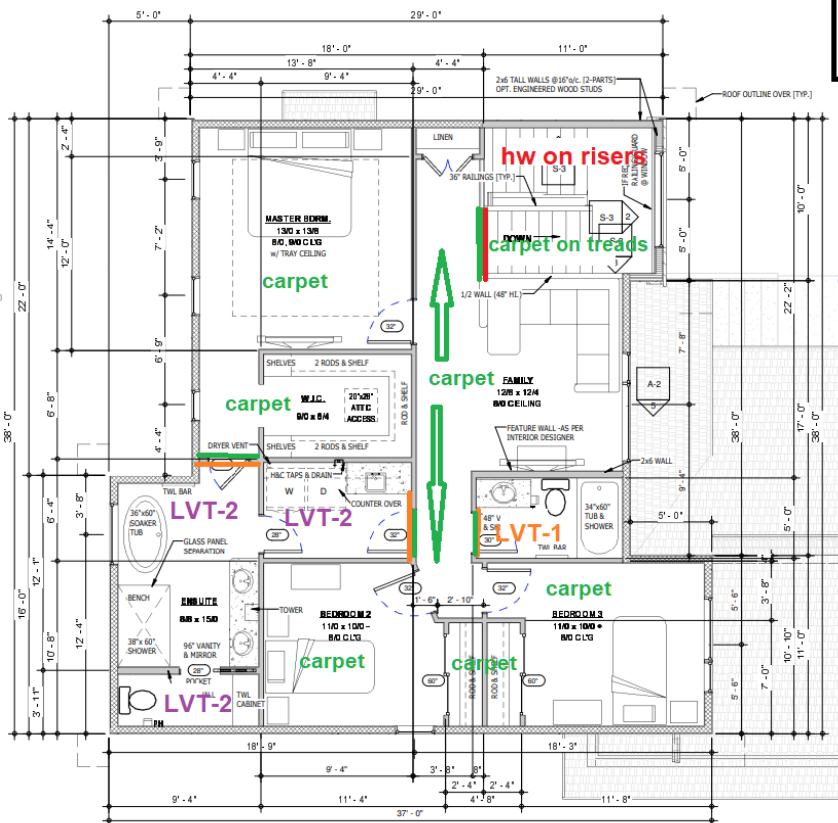

ALL BEDDING, DECOR AND ART

Supply

Appelquist
Interior Design

FLOORING

Flooring Type	Flooring Specifications	Install Notes
LVT-1	Armstrong, Alterna, Curvatures, Night Blue, D7163-12"x24"	Install with Ardex #27 Azure Blue grout in stacked pattern (grout lines align)
LVT-2	Coretec, 18221 - Sonia, VV578 CT Stone, 18" x 24" size, clic together.	Install as clic together (no grout required) and align tiles for straight/stacked pattern installation.
Hardwood	Richmond, Grand Mesa, Hickory, Crater Peak, 7.5" plank width x 1/2"h with 4 sided bevel to each plank. RHWLMGRANDCRA	install hardwood so planks run parallel with fireplace in LR and cooktop wall in kitchen.
Carpet	Anderson/Tuftex, Aspen Creek, 22065, 00121 Modern Ivory, 100% BCF Nylon	Note: carpet treads and landing on staircase with stained wood risers to match hardwood
Lino	Armstrong, Manhattan Gold, Wheat Beige B3415 - Better	in mechanical room and storage room under stairs

FLOOR PLAN

**4134 Fieldstone Way
Main Floor Flooring Key
Feb 7 2022**

Hardwood noted in red
LVT-1 noted in orange
refer to written specs for exact product information

2nd FLOOR

**4134 Fieldstone Way
2nd Floor Flooring Key
Feb 7 2022**